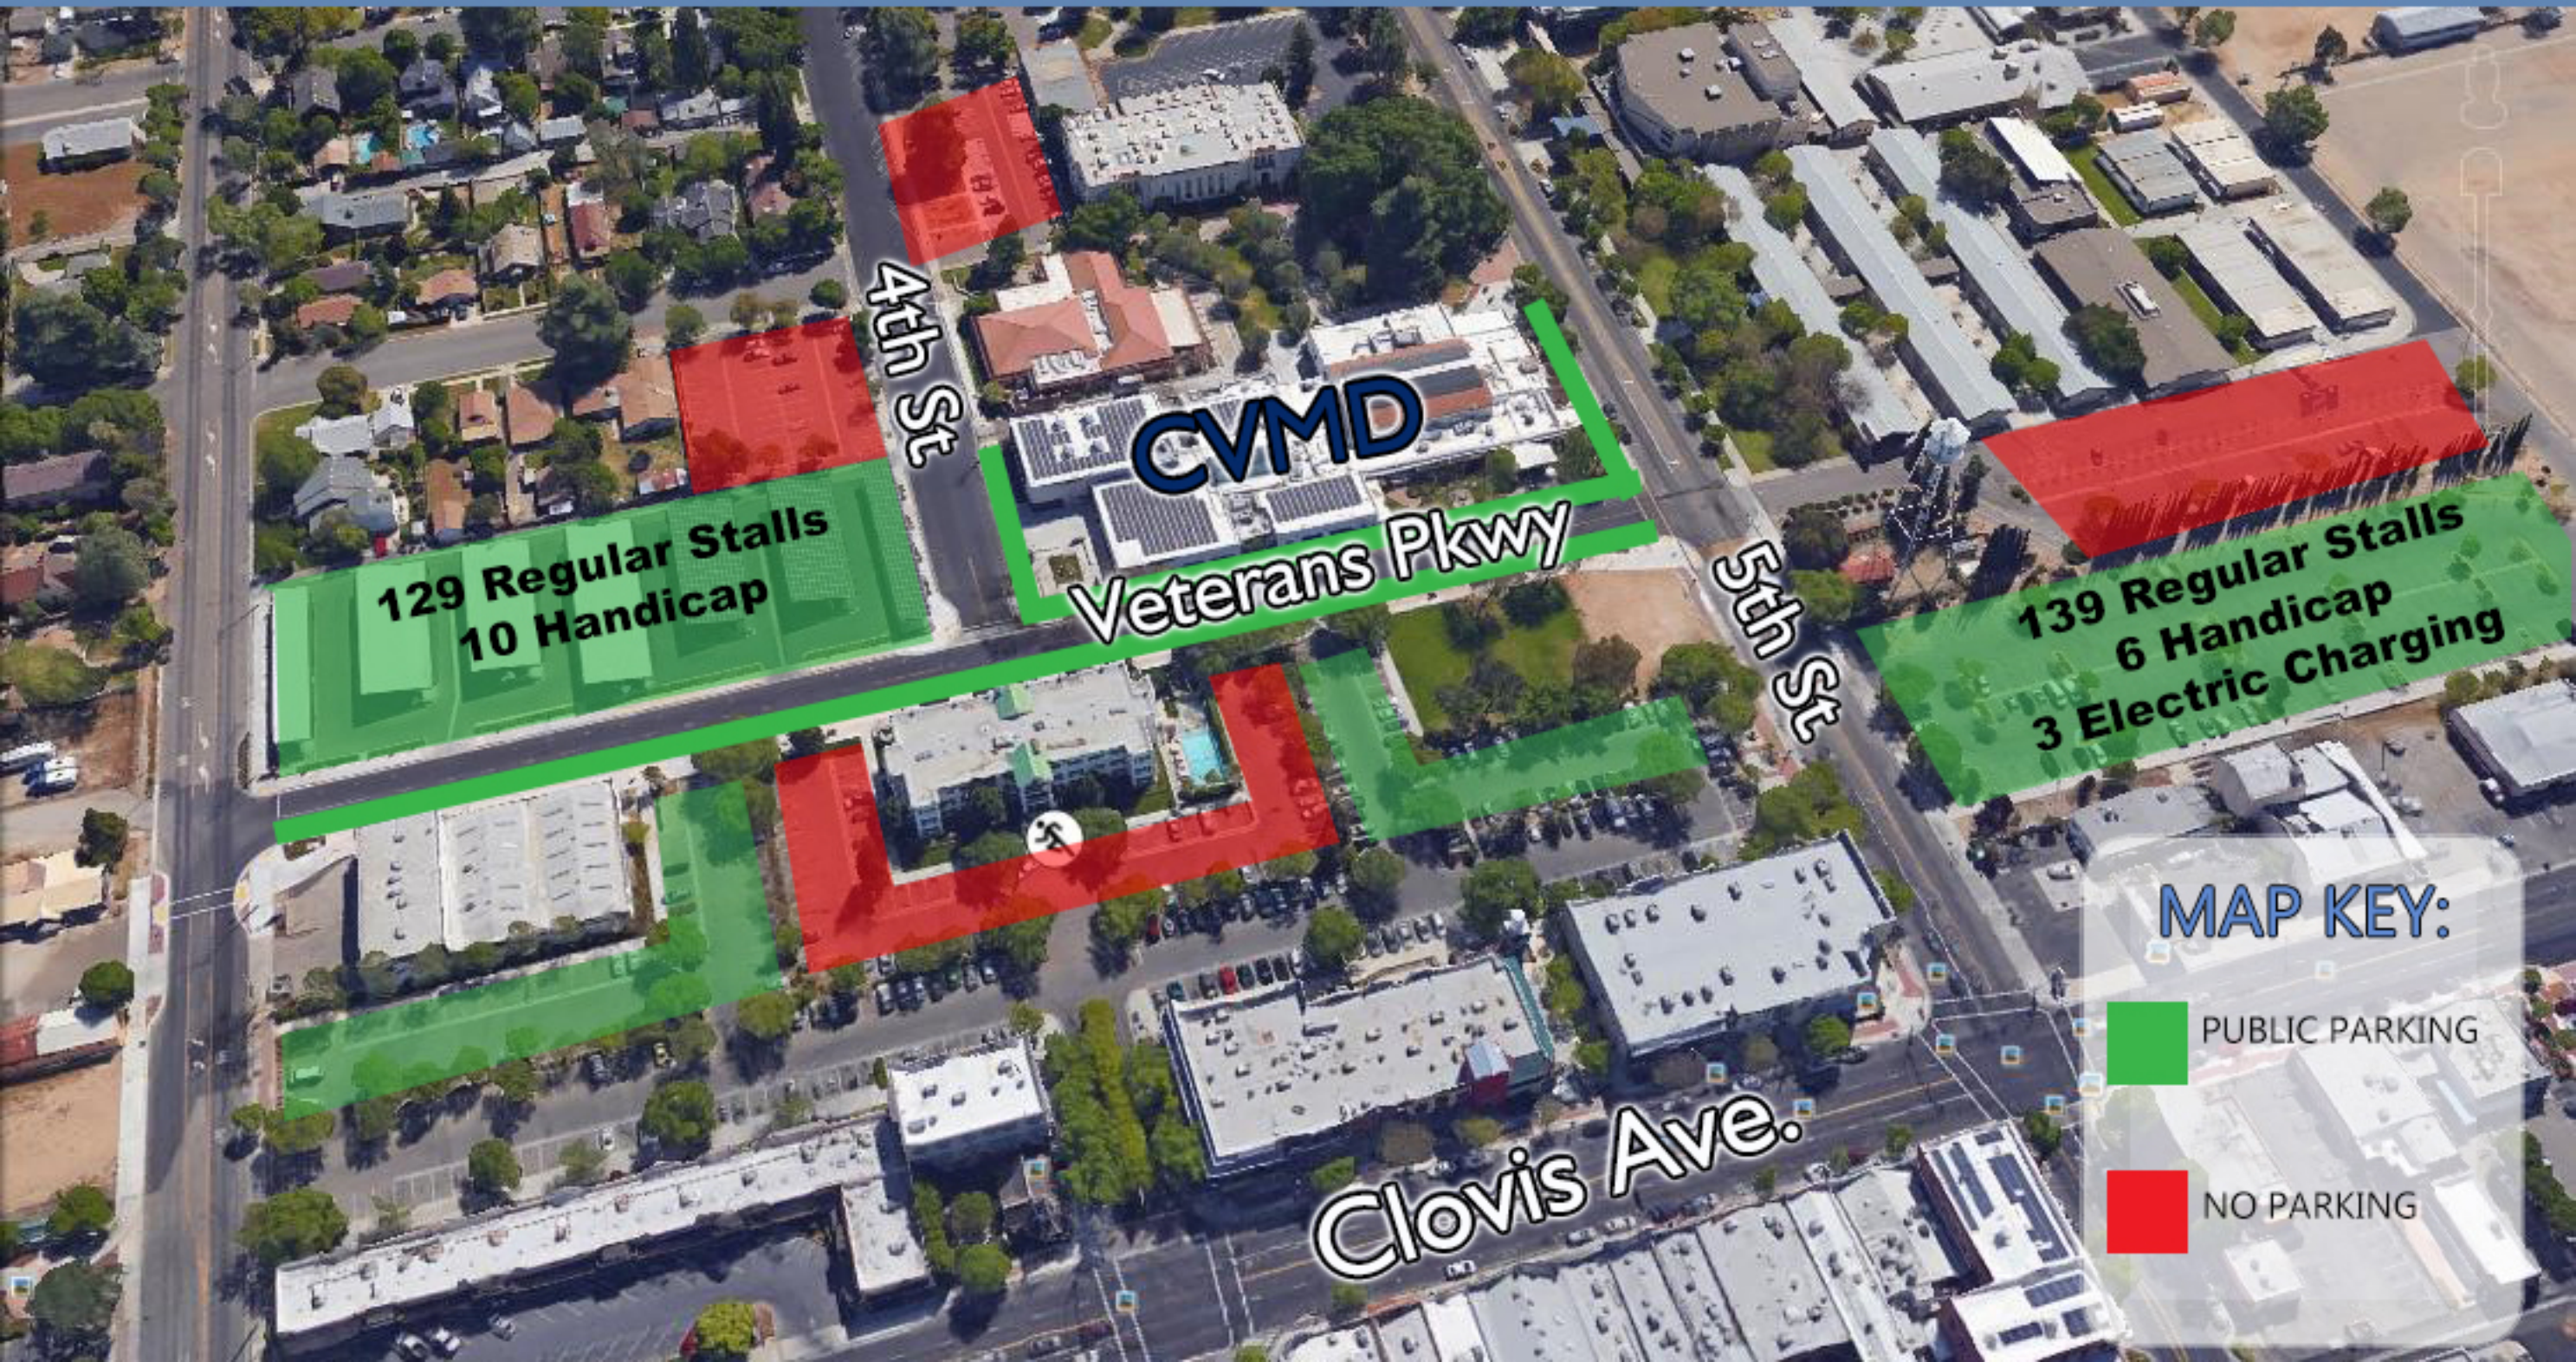

# Clovis Veterans Memorial District Parking Map

129 Regular Stalls  
10 Handicap

CVMD

Veterans Pkwy

139 Regular Stalls  
6 Handicap  
3 Electric Charging

## MAP KEY:

 PUBLIC PARKING

 NO PARKING